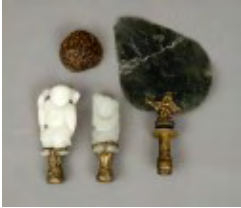

Lot #368A: Three Chinese Carved Jade Lamp Finials
Together with a carved walnut shell; 1 1/2 to 6 in.
Estimate: $ 40.00 - $ 60.00