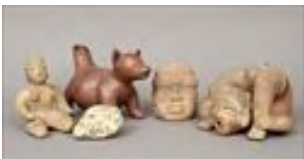

Lot #428: Mexican Pottery Dog Vessel, Two Pottery Figures and Two Heads

Red dog figure 6 1/2 x 10 1/4 in.

Estimate: $ 150.00 - $ 300.00