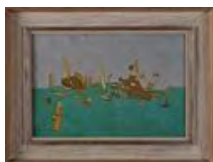

[Back](#)

[Back to Index](#)

[Next](#)

Lots 441 - 450

Lot #441: EUROPEAN SCHOOL: CITYSCAPE

Oil on canvas, 12 x 9 in., bearing signature Klee.

Estimate: \$ 200.00 - \$ 400.00

Lot #442: EUROPEAN SCHOOL: SHIPS AT SEA