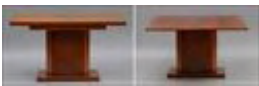

28 1/4 x 29 x 29 in.

Estimate: \$ 2000.00 - \$ 3000.00

**Lot #583: Six Modern Chromium-Plated Steel Leather-Upholstered Cantilevered Chairs**

33 x 21 1/4 x 24 in.

Estimate: \$ 800.00 - \$ 1200.00

**Lot #584: Art Deco Walnut and Maple Fold-Top Table**