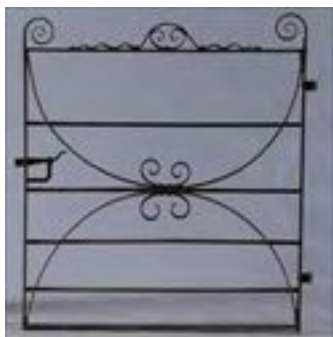

Lot #178: WROUGHT IRON GATE

46 3/4 x 42 in. Christie's lot #335, $3,447.21.
*This lot may be viewed at The Grainery, #83 Old Lane, Claverack.

Estimate: $ 800.00 - $ 1200.00