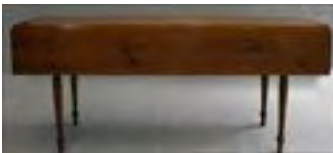

Lot #517: Pine Drop-Leaf Table

Estimate: $ 200.00 - $ 400.00