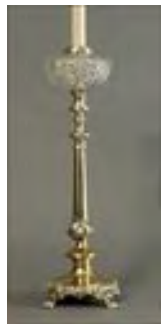

19 1/4 in., 30 3/4 in. overall.

Estimate: \$ 100.00 - \$ 200.00

**Lot #517: Pair of Patinated Bronze
and Marble Columnar Table
Lamps**

35 3/8 x 7 x 7 in.

Estimate: \$ 150.00 - \$ 250.00

**Lot #518: Victorian Silverplate and
Cut Glass Kerosene Banquet Lamp,
Electrified**

24 1/2 in. (37 1/2 in. overall).

Estimate: \$ 100.00 - \$ 200.00

**Lot #519: Empire-Style Bronze
Patinated and Gilt-Metal Figural
Candlestick Lamp**

Figure 20 1/2 in. (33 in. overall).

Estimate: \$ 300.00 - \$ 500.00