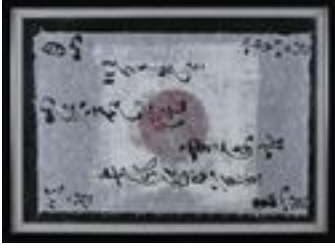

Lots 451 - 460

Lot #451: CALLIGRAPHIC PAINTING

37 1/4 in. x 25 in., sandwiched and framed between sheets of plexiglass.
Estimate: $ 200.00 - $ 300.00